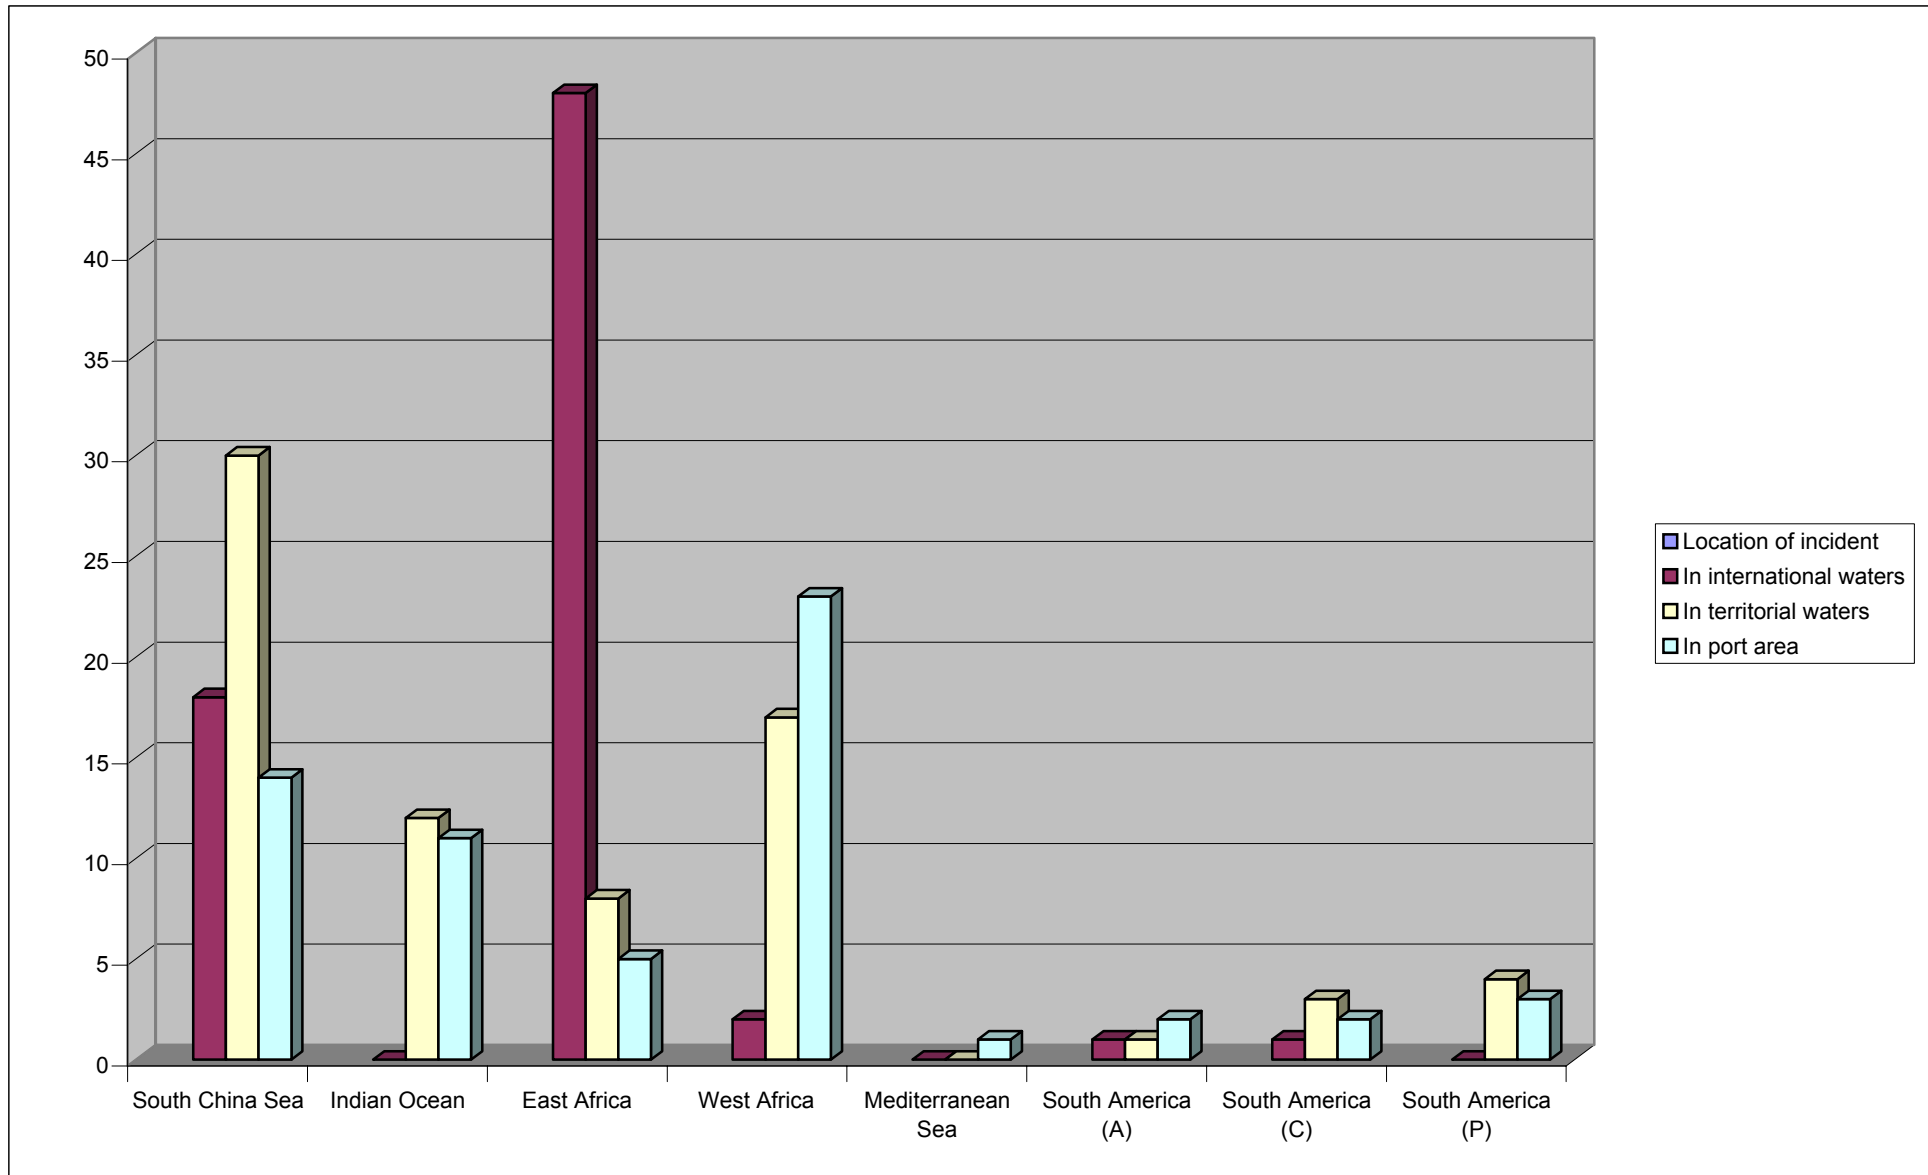

**REPORTED ACTS OF PIRACY AND ARMED ROBBERY AGAINST SHIPS WHICH WERE REPORTED
TO HAVE BEEN ALLEGEDLY COMMITTED DURING 2008
(per area and per annum)**