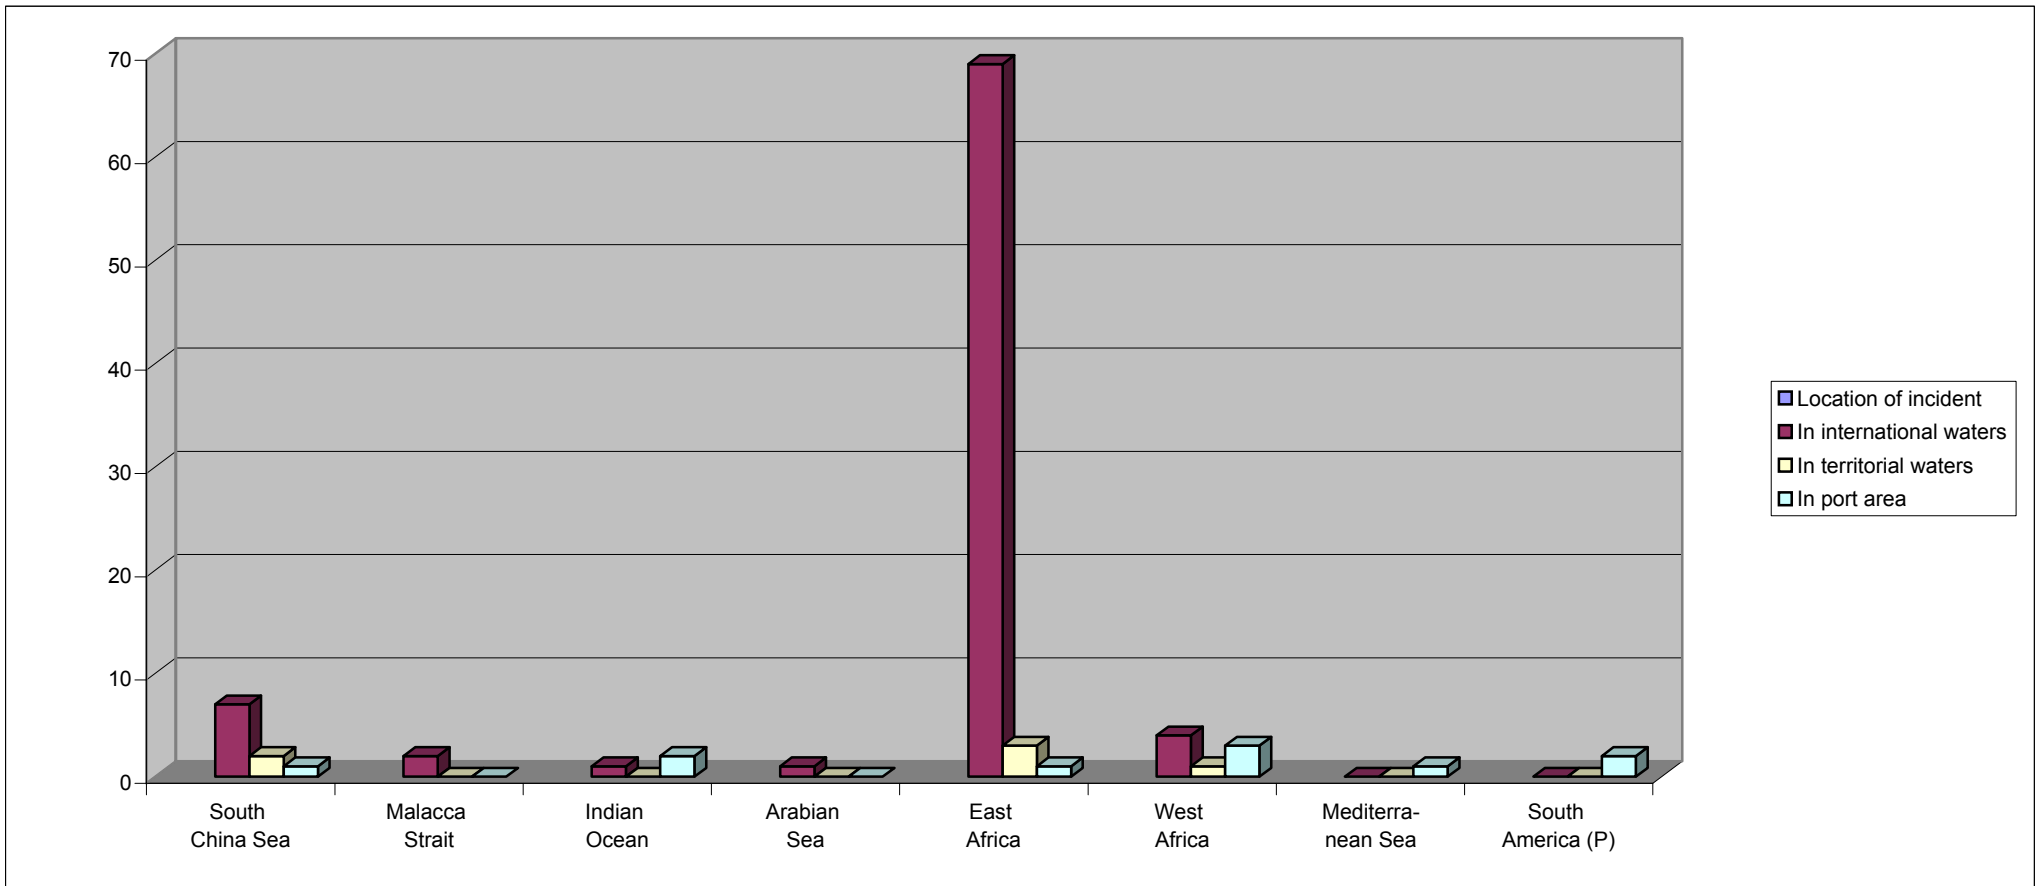

**REPORTED ACTS OF PIRACY AND ARMED ROBBERY AGAINST SHIPS WHICH WERE
REPORTED TO HAVE BEEN ALLEGEDLY ATTEMPTED DURING 2008**

***